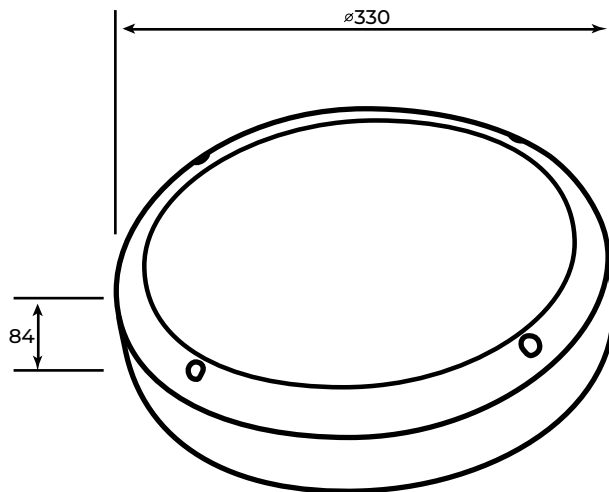

ARGO CIRCULAR

NO SENSOR

POWER CONSUMPTION	Standby Charge / Main Lamp On			Main Lamp On	LUMEN OUTPUT			LUMENS / WATT		
	TS	LP	STANDARD		TS	LP	STANDARD	TS	LP	STANDARD
OUTPUT HIGH (500mA)										
3000K	16.9W	17.2W	16.5W		1834lm	1834lm	1834lm	108 lm/W	108 lm/W	111 lm/W
4000K DEFAULT	16.5W	16.8W	16.1W		1889lm	1889lm	1889lm	114 lm/W	114 lm/W	117 lm/W
5700K	16.9W	17.2W	16.5W		1860lm	1860lm	1860lm	110 lm/W	110 lm/W	113 lm/W
OUTPUT LOW (250mA)										
3000K	9.8W	10.1W	9.4W		1013lm	1013lm	1013lm	103 lm/W	103 lm/W	108 lm/W
4000K	9.6W	9.9W	9.2W		1029lm	1029lm	1029lm	107 lm/W	107 lm/W	112 lm/W
5700K	9.8W	10.1W	9.2W		1034lm	1034lm	1034lm	105 lm/W	105 lm/W	112 lm/W

SENSOR / DALI DRIVER

POWER CONSUMPTION	Standby Charge / Main Lamp On			Standby Charge / Main Lamp On @ Min. 10%			Main Lamp On @ Min. 10%			LUMEN OUTPUT			LUMENS / WATT		
	TS	LP	STANDARD	TS	LP	STANDARD	TS	LP	STANDARD	TS	LP	STANDARD	TS	LP	STANDARD
OUTPUT (500mA)															
3000K	16.8W	17.1W	16.4W	3.4W	3.7W	3.0W	1834lm	1834lm	1834lm	109 lm/W	107 lm/W	112 lm/W			
4000K DEFAULT	16.4W	16.7W	16.0W	3.4W	3.7W	3.0W	1889lm	1889lm	1889lm	115 lm/W	115 lm/W	118 lm/W			
5700K	16.9W	17.2W	16.5W	3.4W	3.7W	3.0W	1860lm	1860lm	1860lm	110 lm/W	110 lm/W	113 lm/W			

Dimensions (mm)

clevertronics.co.nz
clevertronics.com.au

1 Caribbean Drive, Scoresby VIC 3179
P +61 3 9559 2700 F +61 3 9559 2799 E info@clevertronics.com.au

Clevertronics is committed to continuously improving its products.
All features and specifications are subject to change without prior notice.
_PRODUCT SHEETS – ANZ Circlite JUN24